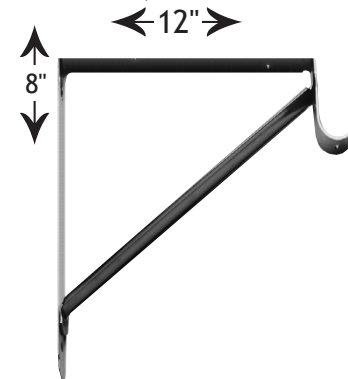

## Tubing 1 5/16"

LB-10-A106/6	Chrome - 6'	\$36.37
LB-10-A106/8	Chrome - 8'	48.61
LB-10-A106/12	Chrome - 12'	87.22
LB-44-A106/6	Brushed Nickel - 6'	49.34
LB-44-A106/8	Brushed Nickel - 8'	62.64
LB-07-A106/6	Oil Rubbed Bronze - 6'	66.78
LB-07-A106/8	Oil Rubbed Bronze - 8'	83.67
LB-26-A106/6	White - 6'	21.87
LB-26-A106/8	White - 8'	24.00

## Shelf/Rod Bracket

LB-10-8150	Chrome	\$13.25
LB-14-8150	Brushed	15.04
LB-07-8150	Oil Rub. Bronze	16.52
LB-26-8150A	White	9.27

(No Screws included)

# AROMATIC RED CEDAR CLOSET LINER

ADDS BEAUTY, PROTECTION, & DISTINCTION TO ANY CLOSET.

TONGUE & GROOVE EDGES

15 Sq. Ft. per Carton  
3 7/8" Wide x 48" Long  
x 3/8" Thick

Item # OZARK-15  
\$36.54 Per Carton