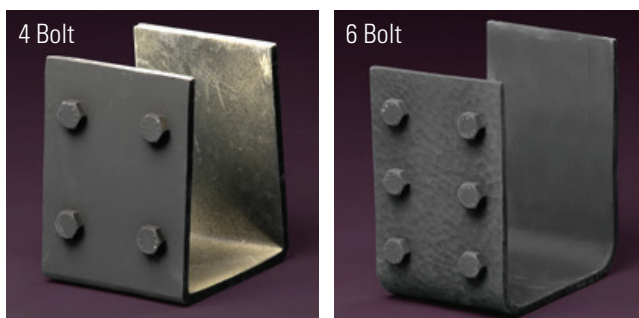

Typically when you think of decorative millwork, Fypon® traditional Victorian designs come to mind, but it's time to think outside the box. Our woodgrain and stone textured decorative elements add an authentic country ambiance.

Beams

Item #	Description	Price
Mesa Style		
BMM6X8X144RDW	5-31/32" W x 7-17/32" H x 12' L	\$324.42
BMM6X8X240RDW	5-31/32" W x 7-17/32" H x 20' L	413.03
BMM8X10X240RDW	7-1/4" W x 9" H x 20' L	491.48
BMM10X15X234RDW	9-1/8" W x 14-13/16" H x 19' 6" L	764.93

Beams Straps

Item #	Description	Price
BMSTRPS6X8	4 Bolt 6" x 8" Beam Strap	\$32.11
BMSTRPS8X10	6 Bolt 8" x 10" Beam Strap	41.28
BMSTRPS10X15	6 Bolt 10" x 15" Beam Strap	79.38

Chamfered Rafter Tails & Knee Braces