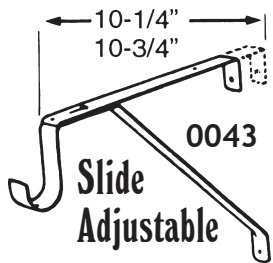

SHELF & ROD BRACKET FEATURES:

Bright Zinc Baked Finish or White Powder Coat Finish.

Extra Strength Construction Designed for Maximum Rigidity. All Styles Available.

Bright Zinc or White Powder Coat Finishes & High Strength Lock Seam Tubing

ITEM #	DESCRIPTION	SIZE	COLOR	#/CTN	PRICE
PB002218/30	Adjustable Rod	18" - 30"	Bright Zinc	10	$ 4.76
PB002218/30WT	Adjustable Rod	18" - 30"	White Powder Coat	10	6.61
PB002230/48	Adjustable Rod	30" - 48"	Bright Zinc	10	6.27
PB002230/48WT	Adjustable Rod	30" - 48"	White Powder Coat	10	8.06
PB002248/72	Adjustable Rod	48" - 72"	Bright Zinc	10	9.03
PB002248/72WT	Adjustable Rod	48" - 72"	White Powder Coat	10	11.36
PB002272/96	Adjustable Rod	72" - 96"	Bright Zinc	10	11.82
PB002272/96WT	Adjustable Rod	72" - 96"	White Powder Coat	10	15.18
PB002272/120	Adjustable Rod	72" - 120"	Bright Zinc	10	14.36
PB002272/120WT	Adjustable Rod	72" - 120"	White Powder Coat	10	17.70
PB002296/150	Adjustable Rod	96" - 150"	Bright Zinc	10	16.30
PB002296/150WT	Adjustable Rod	96" - 150"	White Powder Coat	10	19.67

All Rods are Packed 10 per Carton