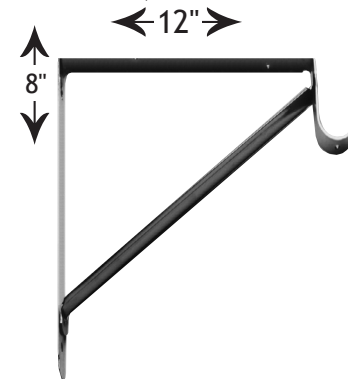

Lido ORB, Chrome & Brushed Nickel Closet Rods

A Division of Lavi Industries

Now You Can Forget Those Sagging Wooden Hang Rods by Using Sturdy Metal Components From Lavi Industries.

Tubing 1 5/16"

LB-10-A106/6	Chrome - 6'	\$36.37
LB-10-A106/8	Chrome - 8'	48.61
LB-10-A106/12	Chrome - 12'	87.22
LB-44-A106/6	Brushed Nickel - 6'	49.34
LB-44-A106/8	Brushed Nickel - 8'	62.64
LB-07-A106/6	Oil Rubbed Bronze - 6'	66.78
LB-07-A106/8	Oil Rubbed Bronze - 8'	83.67
LB-26-A106/6	White - 6'	21.87
LB-26-A106/8	White - 8'	24.00

Shelf/Rod Bracket

LB-10-8150	Chrome	\$13.25
LB-14-8150	Brushed	15.04
LB-07-8150	Oil Rub. Bronze	16.52
LB-26-8150A	White	9.27

(No Screws included)

Flanges

LB-10-505SET	Chrome	\$9.19
LB-14-505SET	Brushed Nickel	9.97
LB-07-505SET	Oil Rubber Bronze	12.55
LB-26-505SET	White	8.60

AROMATIC RED CEDAR CLOSET LINER

ADDS BEAUTY, PROTECTION, & DISTINCTION TO ANY CLOSET.

TONGUE & GROOVE EDGES

15 Sq. Ft. per Carton
3 7/8" Wide x 48" Long
x 3/8" Thick

Item # OZARK-15
\$36.54 Per Carton

- ☛ Bedroom Closets
- ☛ Linen Closets
- ☛ Pantry
- ☛ Sink Cabinets
- ☛ Attic Storage Areas
- ☛ Garage Storage
- ☛ Pet Areas
- ☛ Chests and Drawers