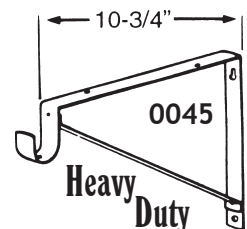

ITEM #	DESCRIPTION	SIZE	COLOR	#/CTN	PRICE
PB002218/30	Adjustable Rod	18" - 30"	Bright Zinc	10	\$ 4.76
PB002218/30WT	Adjustable Rod	18" - 30"	White Powder Coat	10	6.61
PB002230/48	Adjustable Rod	30" - 48"	Bright Zinc	10	6.27
PB002230/48WT	Adjustable Rod	30" - 48"	White Powder Coat	10	8.06
PB002248/72	Adjustable Rod	48" - 72"	Bright Zinc	10	9.03
PB002248/72WT	Adjustable Rod	48" - 72"	White Powder Coat	10	11.36
PB002272/96	Adjustable Rod	72" - 96"	Bright Zinc	10	11.82
PB002272/96WT	Adjustable Rod	72" - 96"	White Powder Coat	10	15.18
PB002272/120	Adjustable Rod	72" - 120"	Bright Zinc	10	14.36
PB002272/120WT	Adjustable Rod	72" - 120"	White Powder Coat	10	17.70
PB002296/150	Adjustable Rod	96" - 150"	Bright Zinc	10	16.30
PB002296/150WT	Adjustable Rod	96" - 150"	White Powder Coat	10	19.67

**All Rods are Packed 10 per Carton**

**White Powder Coat Shelf & Rod Brackets**

ITEM #	DESCRIPTION	QTY	PRICE
0043-WTS	Adj. S&R Bracket	20	\$5.00

ITEM #	DESCRIPTION	QTY	PRICE
BN-0037	Closet Pole Socket	100	\$ .82
0044-B	Non-Adj. S&R Bracket	20	2.82
0045-TB	Heavy Duty S&R Bracket	20	3.97

**Plastic Pole Sockets**  
For 1-3/8" Pole