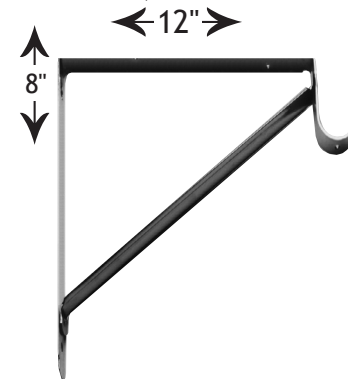

Shelf/Rod Bracket

LB-10-8150	Chrome	$13.25
LB-14-8150	Brushed	15.04
LB-07-8150	Oil Rub. Bronze	16.52
LB-26-8150A	White	9.27

(No Screws included)