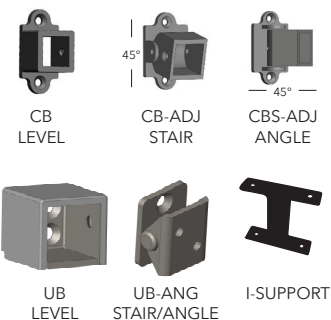

BRACKETS / MOUNTING HARDWARE / I-SUPPORT

ITEM#	DESCRIPTION	COLOR	LIST PRICE
WDCB05	650034 FE26-CB-05-1.25" (BAG 4)	GBLK	$47.15
WDCB05ADJ	650035 FE26-CB-05-1.25" ADJ (BAG 4)	GBLK	$55.82
WDCBS05ADJ	650049 FE26-CBS-05-1.25" ADJ (BAG 4)	GBLK	$58.72
WDUB05	650042 FE26-UB-05-1.25" (BAG 4)	GBLK	$46.64
WDUBAK05	650043 FE26-UB-05-1.25" ANG ADAPTER (BAG 4)	GBLK	$23.88
WDRT125COM8	650060 FE26 PLUS-ATP RING TOP-8"	GBLK	$184.25