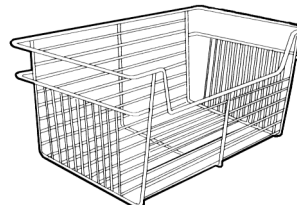

9211 $124.61
11" Chrome Wire Basket
w/Hardware