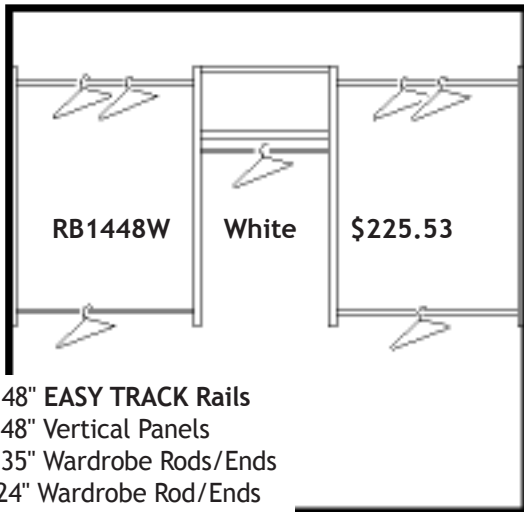

Start With This:

8' Starter Unit

RB1448W White \$225.53

- Two 48" EASY TRACK Rails
- Four 48" Vertical Panels
- Four 35" Wardrobe Rods/Ends
- One 24" Wardrobe Rod/Ends
- Two 24" Shelves
- Screws, Covers & Pins

Or This:

8' Starter Unit Tower Closet

RB1460W	White	\$273.96
RB1460C	Cherry	\$349.84
RB1460T	Truffle	\$349.84

- Two 48" EASY TRACK Rails
- Two 48" Vertical Panels
- Two 72" Vertical Panels
- Four 35" Wardrobe Rods/Ends
- One 24" Wardrobe Rod/Ends
- Three 24" Shelves
- Screws, Covers & Pins