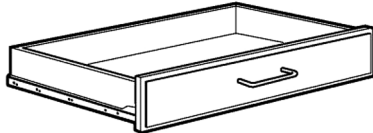

EASY TRACK™

Add Drawers

4" Deluxe Drawer Kit 4"H x 25"W x 14"D

RD2504W	White	$72.95
RD2504C	Cherry	87.99
RD2504T	Truffle	87.99

All Hardware Included