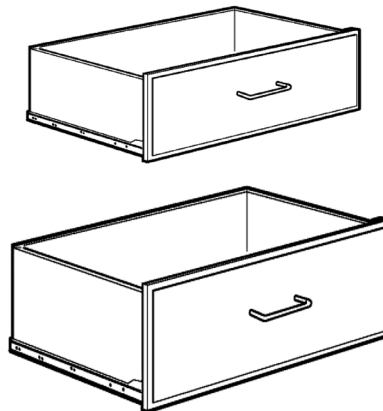

RD2608C
Cherry
\$113.16

RD2608T
Truffel
\$113.16

12" Deluxe Hutch Drawer
12" x 25" x 19"D

RD2612W
White
\$120.71

RD2612C
Cherry
\$150.85

RD2612T
Truffel
\$150.85

EASY TRACK™

Add Drawers