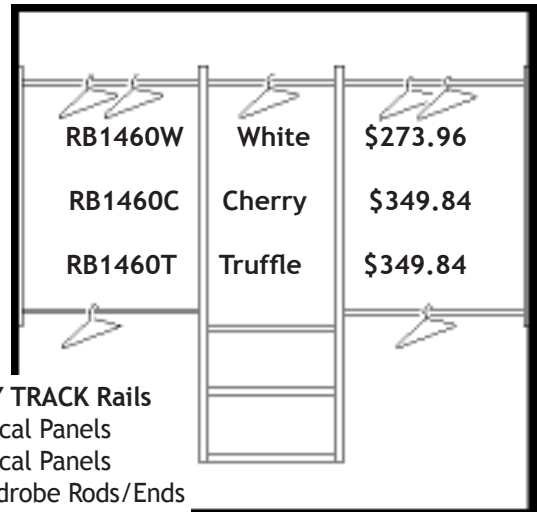

Start With This:

8' Starter Unit

RB1448W White \$225.53

- Two 48" EASY TRACK Rails
- Four 48" Vertical Panels
- Four 35" Wardrobe Rods/Ends
- One 24" Wardrobe Rod/Ends
- Two 24" Shelves
- Screws, Covers & Pins

Or This:

8' Starter Unit Tower Closet

RB1460W	White	\$273.96
RB1460C	Cherry	\$349.84
RB1460T	Truffle	\$349.84

- Two 48" EASY TRACK Rails
- Two 48" Vertical Panels
- Two 72" Vertical Panels
- Four 35" Wardrobe Rods/Ends
- One 24" Wardrobe Rod/Ends
- Three 24" Shelves
- Screws, Covers & Pins