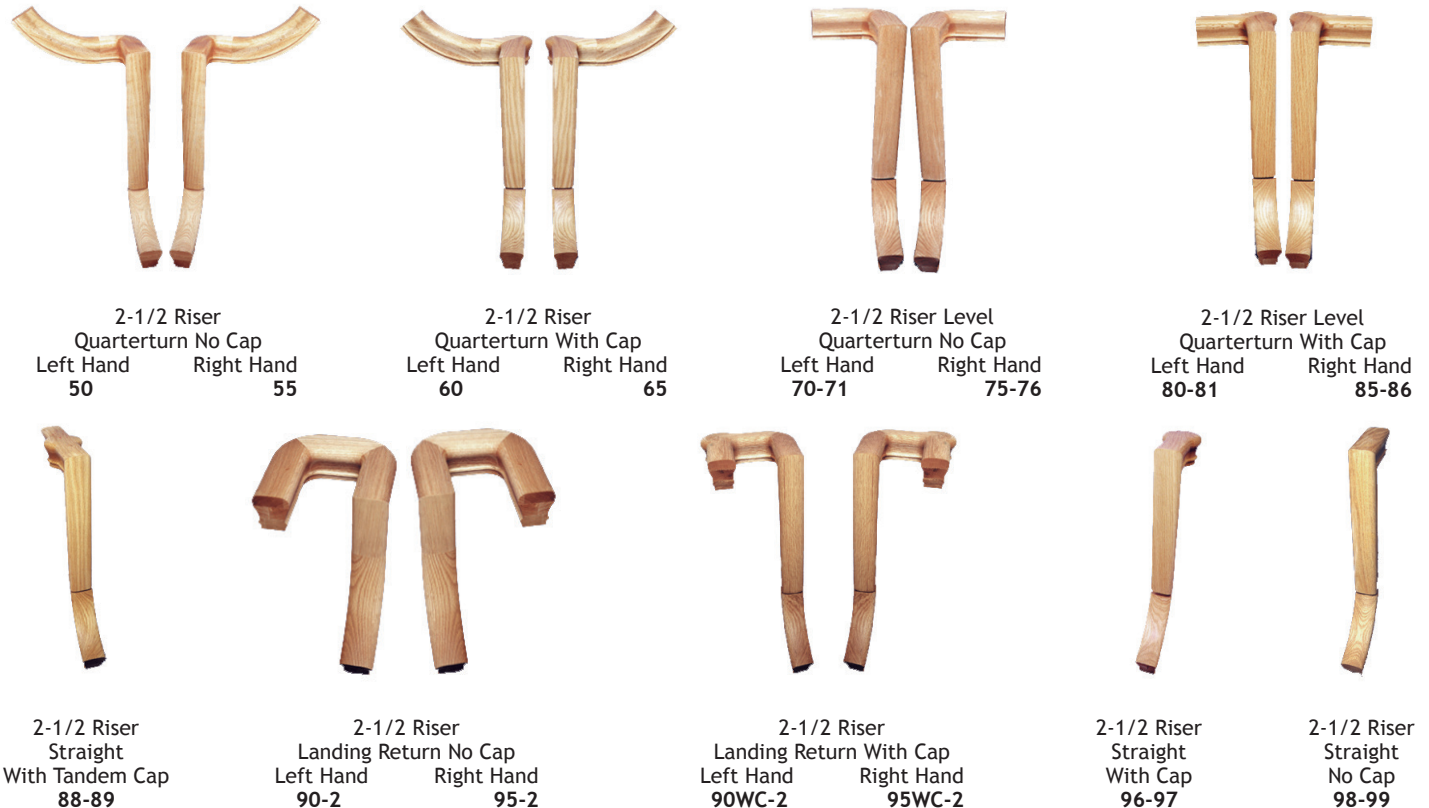

All Fittings are Carton-Packed & Include Full Instructions, Templates, Rail Bolts & 1" Tapered Plugs.

Fittings with Style Codes:

GOOSENECK FITTINGS HAVE UNATTACHED BOTTOM #12 UP EASING AND EXTRA LONG RAIL DROPS FOR EASY "ON THE JOB" ADJUSTMENT OF RAIL HEIGHTS.

R/W Denver Stocks All Stair Fittings
Listed as "RW Stocked".
Fittings Listed as "Custom"
are Made in R/W's Mill &
Require 7-10 Working Days Lead Time.

Fittings Are Made
To Match The
Rails Below.
Other Wood Species
Available On Quote.