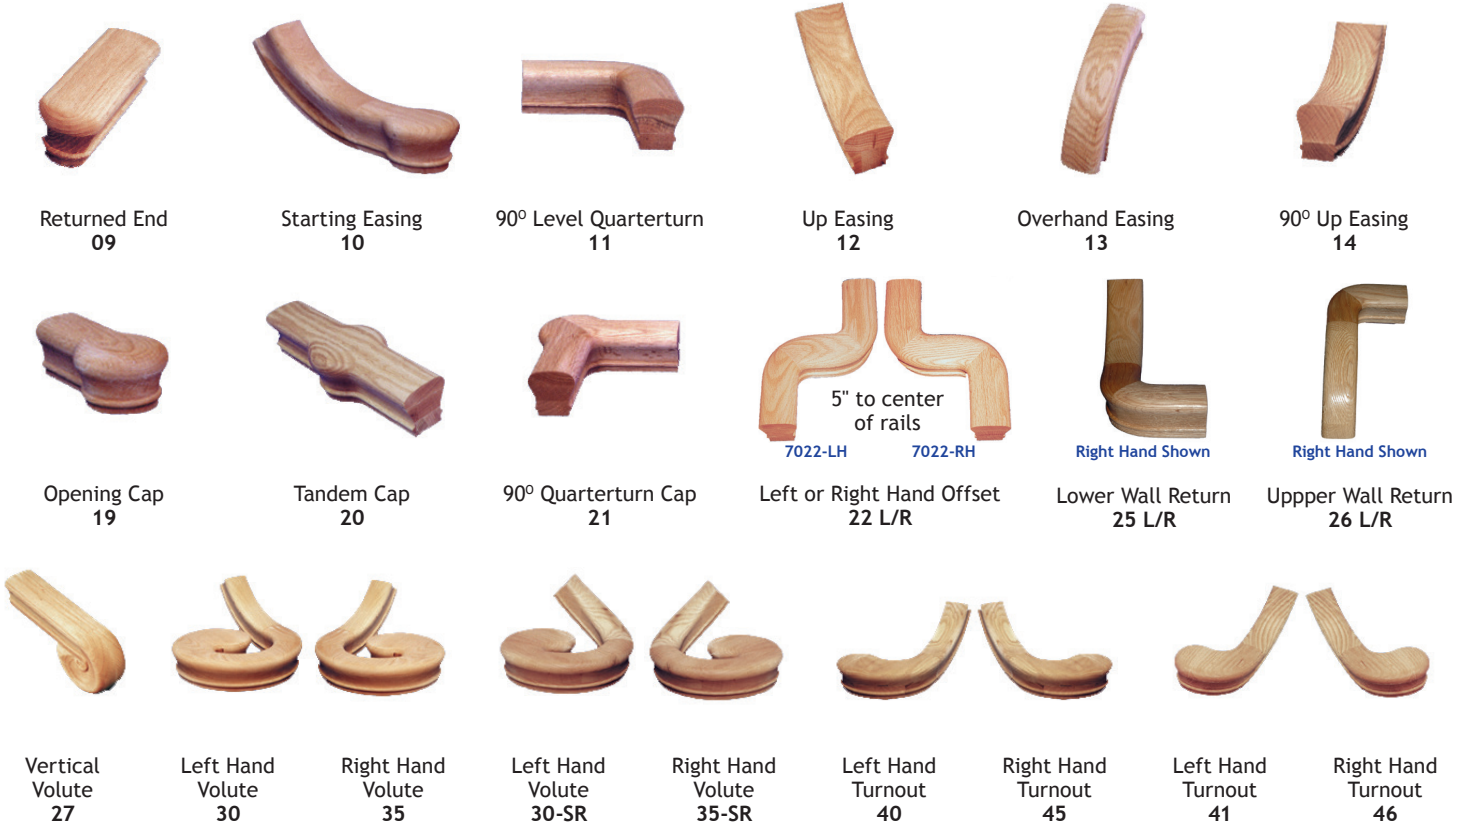

All Fittings are Carton-Packed & Include Full Instructions, Templates, Rail Bolts & 1" Tapered Plugs.

Fittings with Style Codes:

GOOSENECK FITTINGS HAVE UNATTACHED BOTTOM #12 UP EASING AND EXTRA LONG RAIL DROPS FOR EASY "ON THE JOB" ADJUSTMENT OF RAIL HEIGHTS.

R/W Denver Stocks All Stair Fittings
Listed as "RW Stocked".
Fittings Listed as "Custom"
are Made in R/W's Mill &
Require 7-10 Working Days Lead Time.

Fittings Are Made
To Match The
Rails Below.
Other Wood Species
Available On Quote.