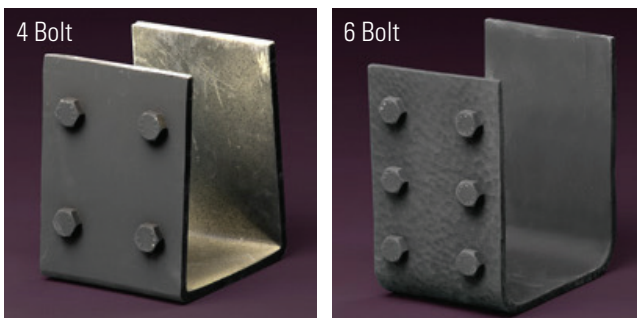

Typically when you think of decorative millwork, Fypon® traditional Victorian designs come to mind, but it's time to think outside the box. Our woodgrain and stone textured decorative elements add an authentic country ambiance.

### Beams

| Item #            | Description                       | Price    |
|-------------------|-----------------------------------|----------|
| <b>Mesa Style</b> |                                   |          |
| BMM6X8X144RDW     | 5-31/32" W x 7-17/32" H x 12' L   | \$324.42 |
| BMM6X8X240RDW     | 5-31/32" W x 7-17/32" H x 20' L   | 413.03   |
| BMM8X10X240RDW    | 7-1/4" W x 9" H x 20' L           | 491.48   |
| BMM10X15X234RDW   | 9-1/8" W x 14-13/16" H x 19' 6" L | 764.93   |

### Beams Straps

| Item #       | Description                 | Price   |
|--------------|-----------------------------|---------|
| BMSTRPS6X8   | 4 Bolt 6" x 8" Beam Strap   | \$32.11 |
| BMSTRPS8X10  | 6 Bolt 8" x 10" Beam Strap  | 41.28   |
| BMSTRPS10X15 | 6 Bolt 10" x 15" Beam Strap | 79.38   |