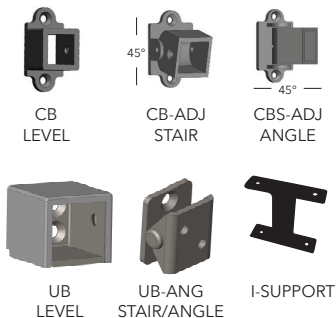

BRACKETS / MOUNTING HARDWARE / I-SUPPORT

ITEM#	DESCRIPTION	COLOR	LIST PRICE
WDCB05	650034 FE26-CB-05-1.25" (BAG 4)	GBLK	$47.15
WDCB05ADJ	650035 FE26-CB-05-1.25" ADJ (BAG 4)	GBLK	$55.82
WDCBS05ADJ	650049 FE26-CBS-05-1.25" ADJ (BAG 4)	GBLK	$58.72
WDUB05	650042 FE26-UB-05-1.25" (BAG 4)	GBLK	$46.64
WDUBAK05	650043 FE26-UB-05-1.25" ANG ADAPTER (BAG 4)	GBLK	$23.88
WDRT125COM8	650060 FE26 PLUS-ATP RING TOP-8"	GBLK	$184.25