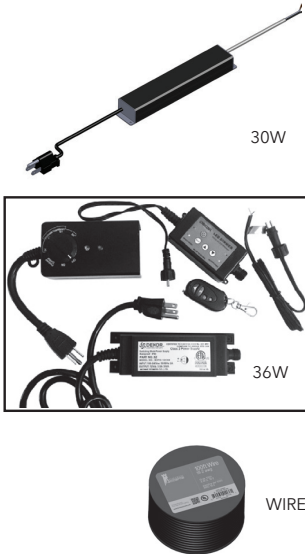

### TRANSFORMERS

ITEM#	DESCRIPTION	LIST PRICE
WDFATRANS30	52503000 FA-TRANSFORMER (30 WATT)	\$117.69
WDFATRANS36	52503600 FA-36W TRANSFORMER W/ DIMMER/TIMER	\$226.16
WDFAWIRE-100	52502000 FA-18 GAUGE, 100' WIRE	\$60.00