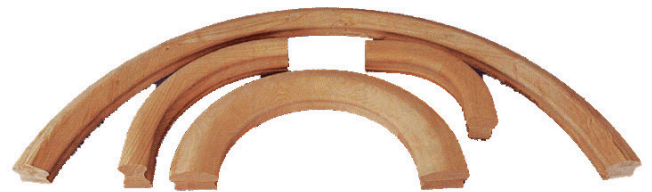

HEMLOCK

Squares	Hemlock
1-1/4" x 34"	\$2.65
1-1/4" x 37"	3.04
1-1/4" x 43"	3.50
1-1/4" x 48"	4.10
1-5/8" x 36"	4.72
1-5/8" X 42"	5.30
1-5/8" x 48"	5.80
3-1/4" x 48"	30.85
3-1/4" x 60"	39.20
3-1/4" x 96"	75.00

EASED EDGE

Squares	Hemlock
1-1/4" x 36"	\$2.90
1-1/4" x 42"	3.40
1-7/16" x 42"	4.00
1-7/16" x 48"	4.60

R/W Millwork

Level Radius Quarter Circles

Machined to Match R/W Rails

Note: Half circles are priced as 2-quarter circles.

Quarter or half circles can be made with straight rail on either or both ends on quote!

Standard Quarter Circle Code	Oak/Hemlock	For a Floor Finish of	The Center of Rails will be	OUTSIDE OF RAIL WILL BE
CL-10	\$165.00	12"	10"	6010 6210 or G 6400 6610 or G-2 6500 6610
CL-16	190.00	18"	16"	11-1/8" 11-3/8" 11-7/16"
CL-22	230.00	24"	22"	17-1/8" 17-3/8" 23-7/16"
CL-28	260.00	30"	28"	23-1/8" 23-3/8" 29-7/16"
CL-34	330.00	36"	34"	29-1/8" 29-3/8" 37-7/16"
CL-40	380.00	42"	40"	35-1/8" 35-3/8" 41-7/16"
CL-46	420.00	48"	46"	41-1/8" 41-3/8" 47-7/16"