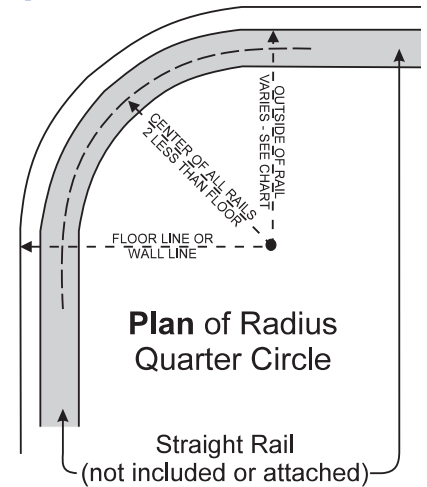

RW Stocked S4S and EE Squares

Squares

	Red Oak	S. Maple	Poplar	Cherry	Alder
#5060					
1-1/4" x 34"	$6.50		--	--	--
1-1/4" x 36"	6.65	$6.65	--	$9.50	$6.65
1-1/4" x 41"	7.75	7.75	--	10.50	7.75
1-1/4" x 44"	8.30	8.30	--	--	--
#5061					
1-3/4" x 36"	13.50	13.50	$6.95	--	14.15
1-3/4" x 42"	16.00	16.00	8.39	--	16.50
#S4S					
3" x 48"	57.00	--	--	96.00	70.00
3" x 54"	64.00	--	--	--	72.00
3" X 60"	--	--	--	--	74.00
3-1/2" x 48"	74.00	--	--	--	82.00
3-1/2" x 54"	--	--	--	--	92.00
3-1/2" x 56"	88.00	90.00	--	--	--
3-1/2" X 60"	--	--	--	--	99.00
3-1/2" x 96"	202.00	--	--	--	--
4-1/2" x 48"	158.00	--	--	--	--
4-1/2" x 56"	184.00	--	--	--	--

HEMLOCK

Squares	Hemlock
1-1/4" x 34"	$2.65
1-1/4" x 37"	3.04
1-1/4" x 43"	3.50
1-1/4" x 48"	4.10
1-5/8" x 36"	4.72
1-5/8" X 42"	5.30
1-5/8" x 48"	5.80
3-1/4" x 48"	30.85
3-1/4" x 60"	39.20
3-1/4" x 96"	75.00

EASED EDGE

Squares	Hemlock
1-1/4" x 36"	$2.90
1-1/4" x 42"	3.40
1-7/16" x 42"	4.00
1-7/16" x 48"	4.60

R/W Millwork

Level Radius Quarter Circles

Machined to Match R/W Rails

Note: Half circles are priced as 2-quarter circles.

Quarter or half circles can be made with straight rail on either or both ends on quote!

Standard Quarter Circle Code	Oak/Hemlock	For a Floor Finish of	The Center of Rails will be	OUTSIDE OF RAIL WILL BE
CL-10	$165.00	12"	10"	6010 6210 or G 6400 6610 or G-2 6500 6610
CL-16	190.00	18"	16"	11-1/8" 11-3/8" 11-7/16"
CL-22	230.00	24"	22"	17-1/8" 17-3/8" 23-7/16"
CL-28	260.00	30"	28"	23-1/8" 23-3/8" 29-7/16"
CL-34	330.00	36"	34"	29-1/8" 29-3/8" 37-7/16"
CL-40	380.00	42"	40"	35-1/8" 35-3/8" 41-7/16"
CL-46	420.00	48"	46"	41-1/8" 41-3/8" 47-7/16"

*Please call for quote on other wood species.

For Custom Radius Quarter Circles use next larger standard price and add $150.00 for template. (This charge is for first quarter circle only.)