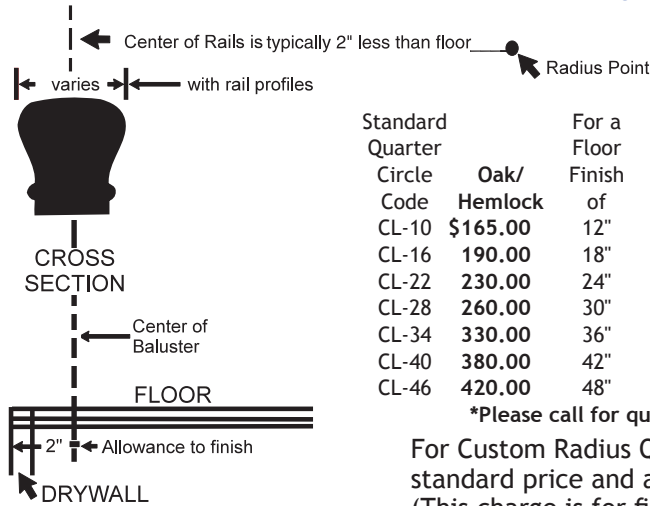

EASED EDGE

Squares	Hemlock
1-1/4" x 36"	\$2.90
1-1/4" x 42"	3.40
1-7/16" x 42"	4.00
1-7/16" x 48"	4.60

R/W Millwork

Level Radius Quarter Circles

Machined to Match R/W Rails

Note: Half circles are priced as 2-quarter circles.

Quarter or half circles can be made with straight rail on either or both ends on quote!

Standard Quarter Circle Code	Oak/Hemlock	For a Floor Finish of	The Center of Rails will be	OUTSIDE OF RAIL WILL BE
CL-10	\$165.00	12"	10"	6010 6210 or G 6400 6610 or G-2 6500 6610
CL-16	190.00	18"	16"	11-1/8" 11-3/8" 11-7/16"
CL-22	230.00	24"	22"	17-1/8" 17-3/8" 23-7/16"
CL-28	260.00	30"	28"	23-1/8" 23-3/8" 29-7/16"
CL-34	330.00	36"	34"	29-1/8" 29-3/8" 37-7/16"
CL-40	380.00	42"	40"	35-1/8" 35-3/8" 41-7/16"
CL-46	420.00	48"	46"	41-1/8" 41-3/8" 47-7/16"