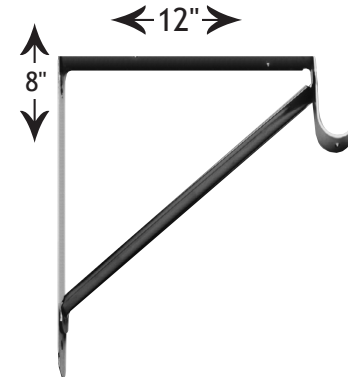

Lido ORB, Chrome & Brushed Nickel Closet Rods

A Division of Lavi Industries

Now You Can Forget Those Sagging Wooden Hang Rods by Using Sturdy Metal Components From Lavi Industries.

Tubing 1 5/16"

LB-10-A106/6	Chrome - 6'	\$36.37
LB-10-A106/8	Chrome - 8'	48.61
LB-10-A106/12	Chrome - 12'	87.22
LB-44-A106/6	Brushed Nickel - 6'	49.34
LB-44-A106/8	Brushed Nickel - 8'	62.64
LB-07-A106/6	Oil Rubbed Bronze - 6'	66.78
LB-07-A106/8	Oil Rubbed Bronze - 8'	83.67
LB-26-A106/6	White - 6'	21.87
LB-26-A106/8	White - 8'	24.00

Shelf/Rod Bracket

LB-10-8150	Chrome	\$13.25
LB-14-8150	Brushed	15.04
LB-07-8150	Oil Rub. Bronze	16.52
LB-26-8150A	White	9.27

(No Screws included)

Flanges

LB-10-505SET	Chrome	\$9.19
LB-14-505SET	Brushed Nickel	9.97
LB-07-505SET	Oil Rubber Bronze	12.55
LB-26-505SET	White	8.60

AROMATIC RED CEDAR CLOSET LINER

ADDS BEAUTY, PROTECTION, & DISTINCTION TO ANY CLOSET.

TONGUE & GROOVE EDGES

15 Sq. Ft. per Carton
3 7/8" Wide x 48" Long
x 3/8" Thick

Item # OZARK-15
\$36.54 Per Carton

- 👉 Bedroom Closets
- 👉 Linen Closets
- 👉 Pantry
- 👉 Sink Cabinets
- 👉 Attic Storage Areas
- 👉 Garage Storage
- 👉 Pet Areas
- 👉 Chests and Drawers