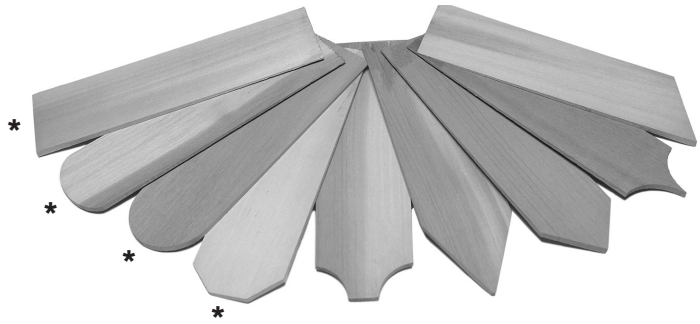

SHAKERTOWN®

CEDAR SHINGLES SIMPLIFIED

All nine Fancy Cuts patterns are packaged 96 pieces to the carton. One carton will cover 25 square feet when shingles are installed at the 7½" exposure recommended for exteriors.

When used for interiors, a carton covers 33 square feet at a 10" exposure.

Fancy Cuts are also available in 8-foot, single course panels by special order.

The right finishing touch can turn an ordinary project into an extraordinary seller. And that's exactly what Shakertown Fancy Cuts shingles are designed to do.

They are mostly for small accents. But what an accent. Each Fancy Cuts shingle is 100% Western Red Cedar. With natural variations in color and grain that give each one an accent of its own.

Fancy Cuts come in many precision cut patterns, either as individual shingles or 8-foot panels. Mix and match patterns to create an original design.

Fancy Cuts

RW STOCKED in:

**Square, FishScale, Round,
and Octagon.**

Please call for current pricing!

SHAKERTOWN SIDING

The Shingle Siding System

Craftsman 1-Course 8' Panels

Even Butt - 7" Exposure - Item #STCRAFT-1