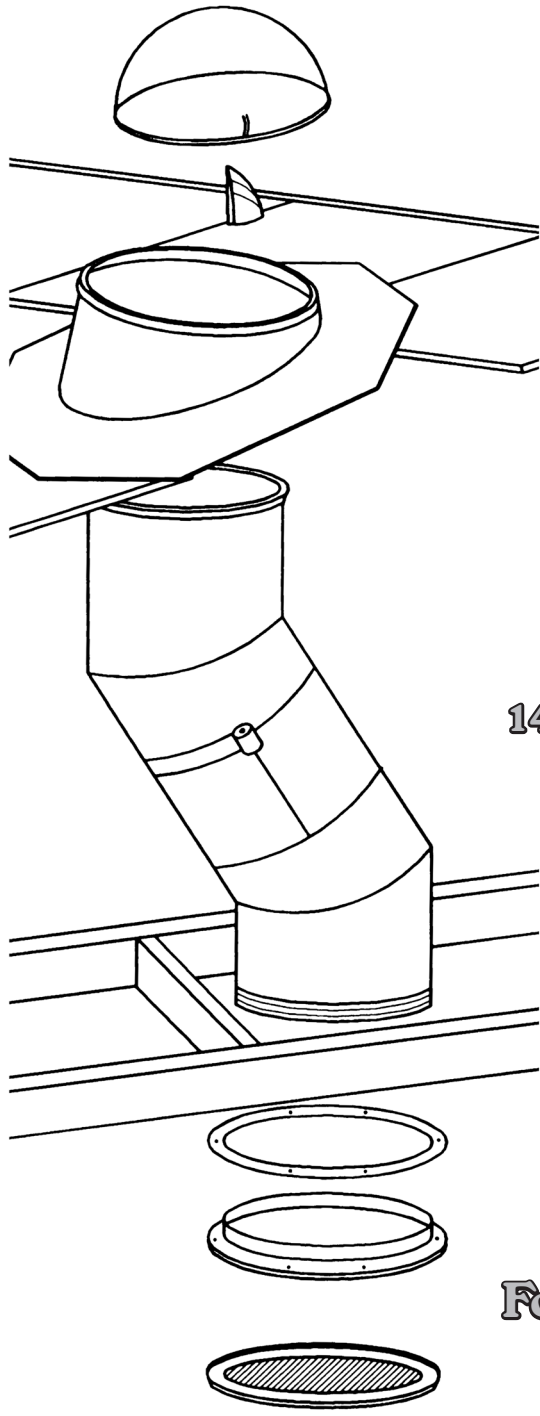

10" SOLATUBE

Lighted Area - 10" Solatube lights up to 150 sq. ft.

Recommended Installed Tube Length - up to 10'

| ITEM# | DESCRIPTION | PRICE |
|--------|---|---------------|
| 120610 | 10" KIT w/Pitched Flash & Two 16" Tubes (up to 43") | \$511.50 |
| 540660 | 10" Ventilation Add-On Kit (needs 540130) | 372.46 |
| 540130 | Roof Vent Cap for Ventilation Add-On | 41.29 |
| 320040 | 16" Extension Tube (Boxed) | 49.25 |
| 320060 | 24" Extension Tube (Boxed) | 73.87 |
| 301960 | 10" - 0-90 Degree 23" Extension Tube | 94.98 |
| 700390 | Metal Roof Installation Kit | 22.29 |
| 200600 | 10" No Pitch 4" High Flashing | 103.83 |
| 230900 | 10" Universal Tile Add-On Flashing | 117.80 |
| 500030 | 10" Light Add-On Kit | 79.64 |
| 200500 | 2" Turret Extension | 14.53 |
| 570001 | 10" Daylight Dimmer (needs 570004) | Special Order |
| 570004 | Daylight Dimmer Switch | Special Order |