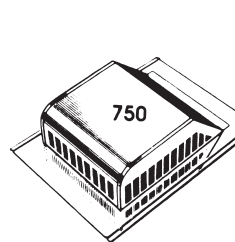

REMOVES HOT AIR IN SUMMER:

- Improves Energy Efficiency Of Air Conditioner
- Reduces Attic Temperature Up To 40 Degrees

EKENA MILLWORK CEDAR GABLE VENTS RW DENVER STOCKED

| ITEM # | DESCRIPTION | LIST |
|------------|----------------------------|---------|
| EK16X18REC | 16" x 18" Rectangular Vent | \$99.82 |
| EK16X24REC | 16" x 24" Rectangular Vent | 117.11 |
| EK18OCT | 18" x 18" Octagonal Vent | 150.55 |
| EK24OCT | 24" x 24" Octagonal Vent | 180.41 |